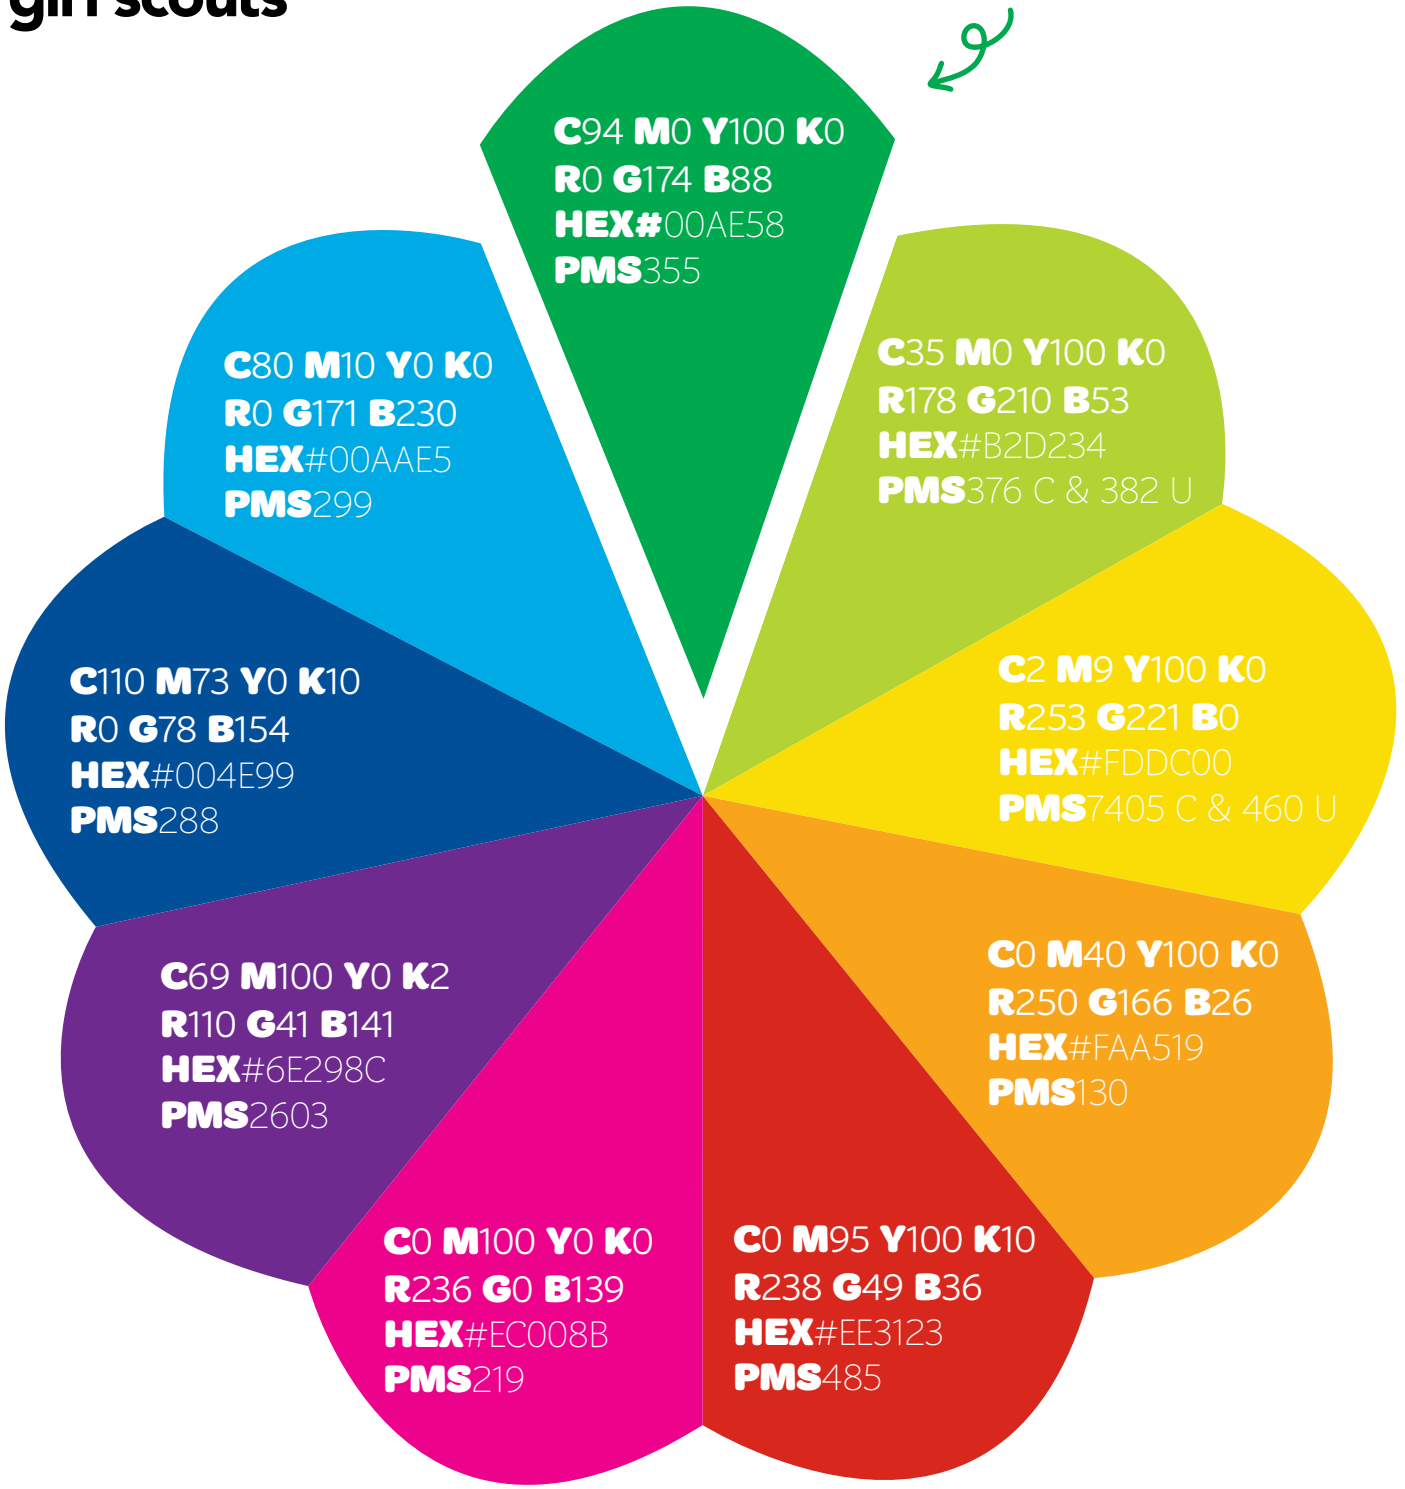

Embrace green!
It's our brand's core color

ColorPalette