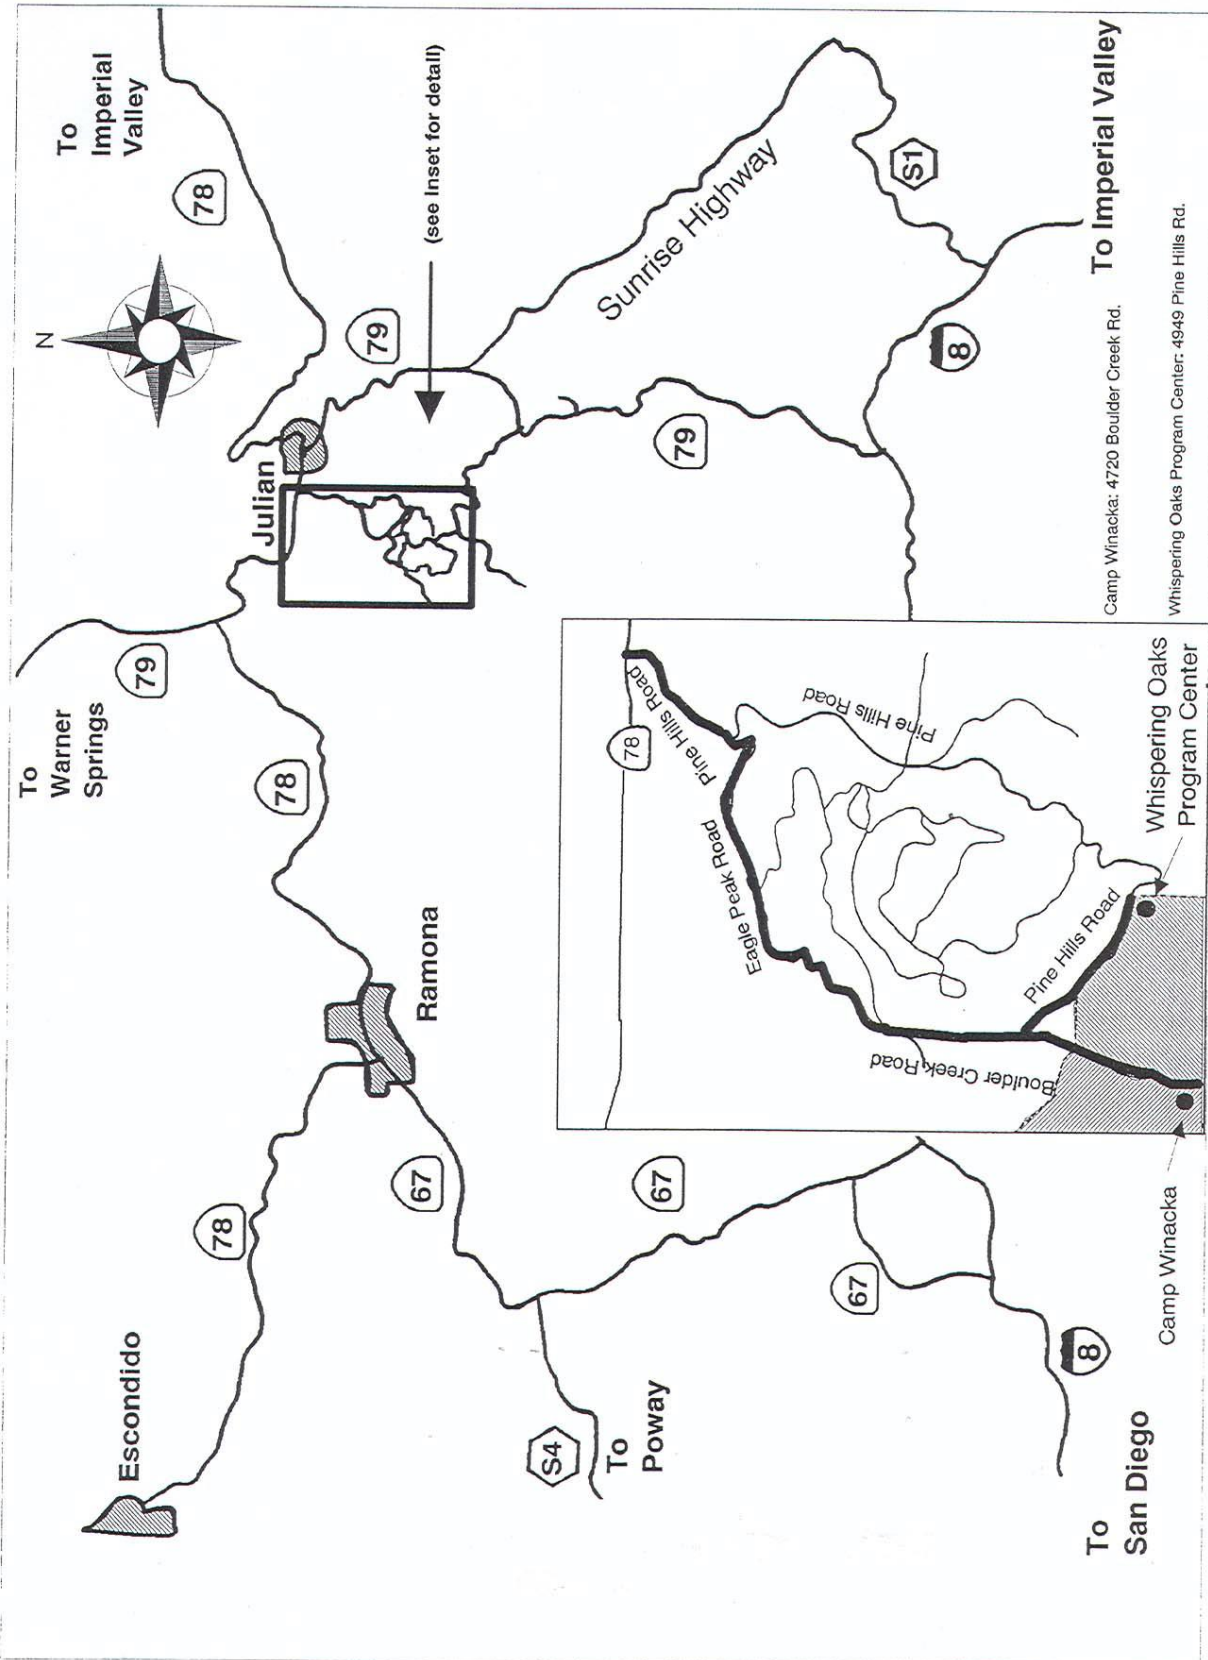

Camps Winacka and Whispering Oaks Directional Map

Camp Winacka: 4720 Boulder Creek Rd.
Whispering Oaks Program Center: 4949 Pine Hills Rd.

To reach Camp Winacka:

From highway 78/79 take **PINE HILLS RD.**, turnoff 1 mile west of Julian. Drive 1½ miles; bear **RIGHT** on **EAGLE PEAK RD.** Follow **EAGLE PEAK RD.** 1½ miles to the junction with **BOULDER CREEK RD.** Go left ¼ mile and bear **RIGHT** on **BOULDER CREEK RD.** when it joins **PINE HILLS RD.** Continue on **BOULDER CREEK RD.** ½ mile to the entrance to Camp Winacka on the right.

To reach Camp Whispering Oaks:

From highway 78/79 take **PINE HILLS RD.**, turnoff 1 mile west of Julian. Drive 1½ miles; bear **RIGHT** on **EAGLE PEAK RD.** Follow **EAGLE PEAK RD.** 1½ miles to the junction with **BOULDER CREEK RD.** Go left ¼ mile and bear **LEFT** on **PINE HILLS RD.** Continue on **PINE HILLS RD.** ½ mile to the entrance to Camp Whispering Oaks on the right.